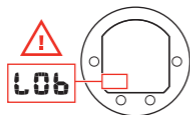

<10cm 0.3ft

3.

No connection

FAIL

no conn

1.

<1.2m
4ft

(2.)

Low battery

High pressure

Technical Specifications

- Operating temperature: 0°C to 40°C / 32°F to 104°F
- Storage temperature: -20°C to +50°C / -4°F to +122°F
- Maximum depth of operation: 150 m / 492 ft (complying with EN 13319)
- Max. diameter: 40 mm / 1.57 in
- Length: 80 mm / 3.15 in
- Weight: 103 g / 3.6 oz
- Resolution: 1 bar / 1 psi
- Rated working pressure: 300 bar / 4000 psi
- Max. allowed pressure: 400 bar / 5800 psi